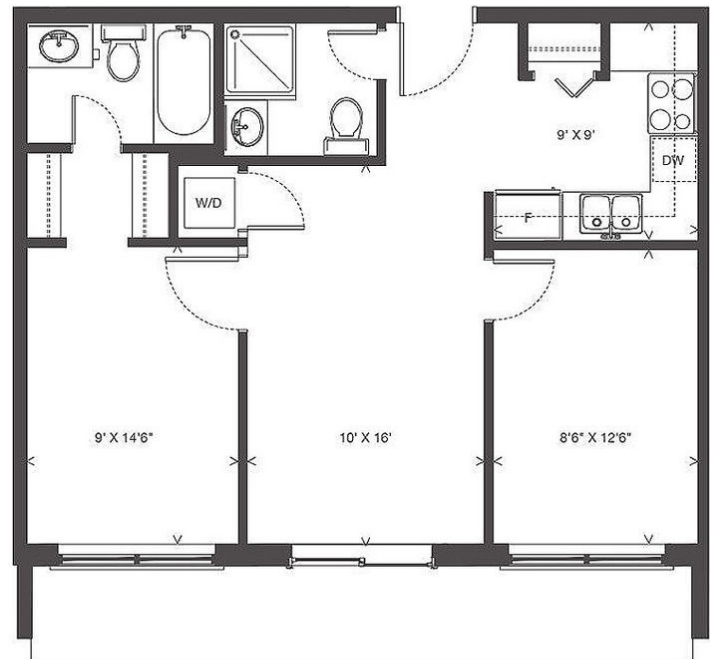

680

FROM \$1895/MTH

- 680 sq. ft.
- 2 bedrooms
- 2 bathrooms
- Granite countertops
- Stainless appliances
- 100 sq. ft. balcony
- Fully furnished
- Walk-through closet
- Ensuite Bathroom
- Washer and dryer

All dimensions are approximate and do not include balcony area. Actual square footage may vary. Illustrations and Renderings are artist's concept only. E. & O. E