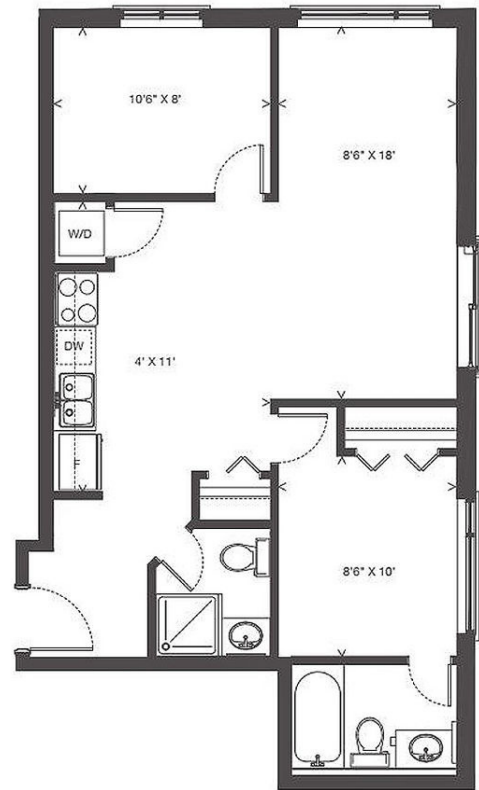

726

FROM \$1895/MTH

- 726 sq. ft.
- 2 bedrooms
- 2 bathrooms
- Granite countertops
- Stainless appliances
- Juliette balcony
- Fully furnished
- Dishwasher
- Washer/Dryer

All dimensions are approximate and do not include balcony area. Actual square footage may vary. Illustrations and Renderings are artist's concept only. E. & O. E