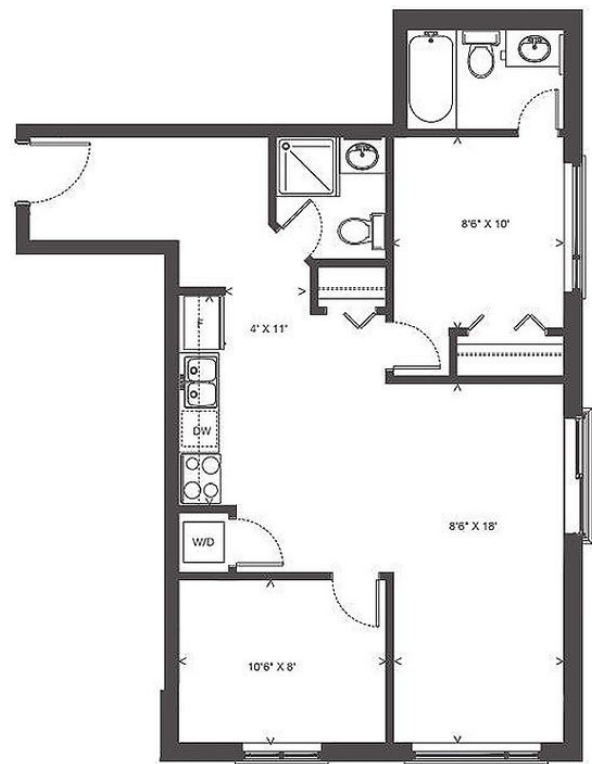

767

FROM \$1895/MTH

- 767 sq. ft.
- 2 bedrooms
- 2 bathrooms
- Granite countertops
- Stainless appliances
- Juliette balcony
- Fully furnished
- Washer/dryer
- Dishwasher

All dimensions are approximate and do not include balcony area. Actual square footage may vary. Illustrations and Renderings are artist's concept only. E. & O. E